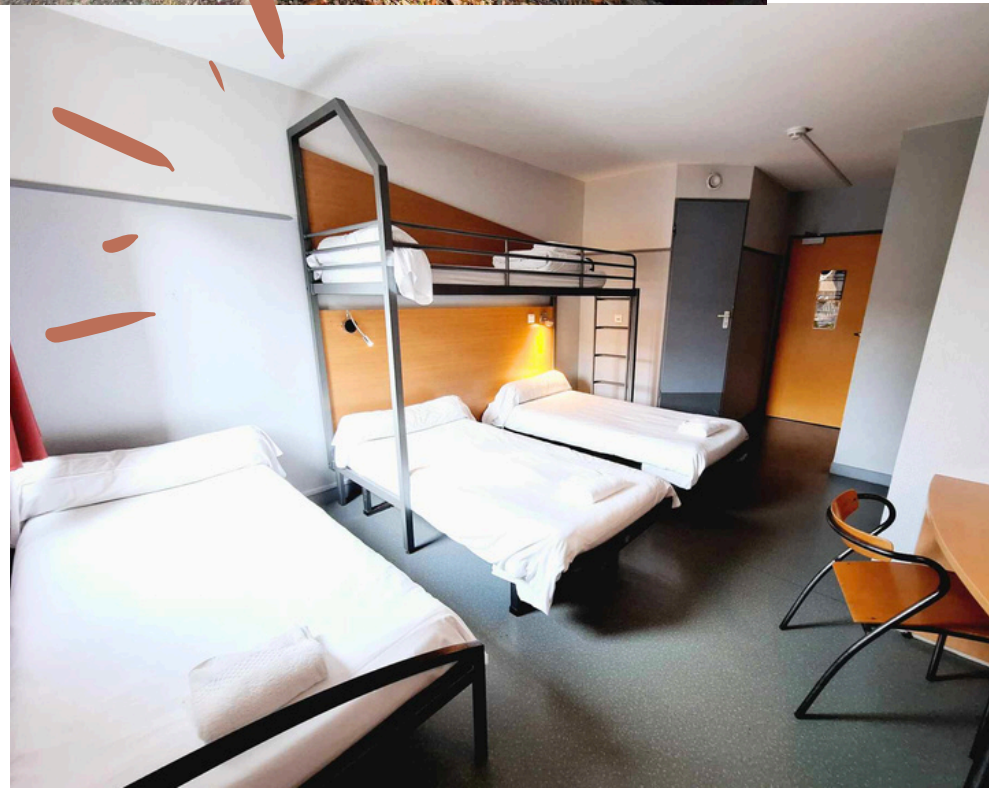

21, chaussée Bocquaine
51100 REIMS

+33 (0)3 26 40 68 57

groupes@cis-reims.com

www.cis-reims.com

@cisdechampagne